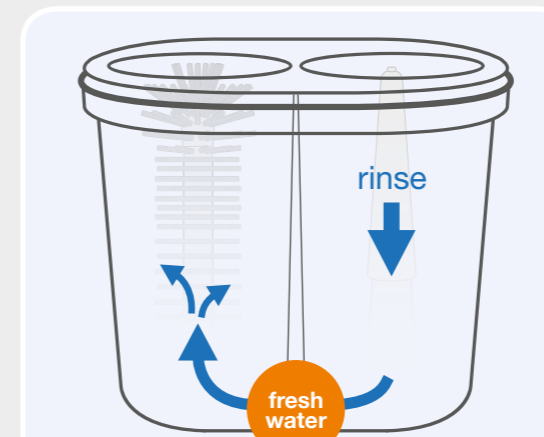

Unique

With every application of the rinsing mechanism, an automatic refill of freshwater is set into motion in the pre-rinse pot, guaranteeing a constant freshwater circulation.

No1 of manual glasswashers!