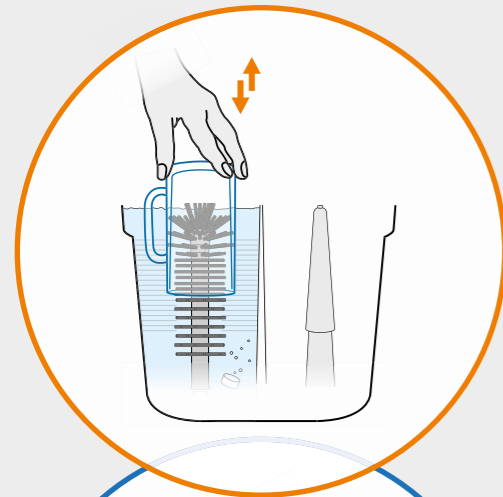

Best engineering

100% HYGIENICALLY CLEANING