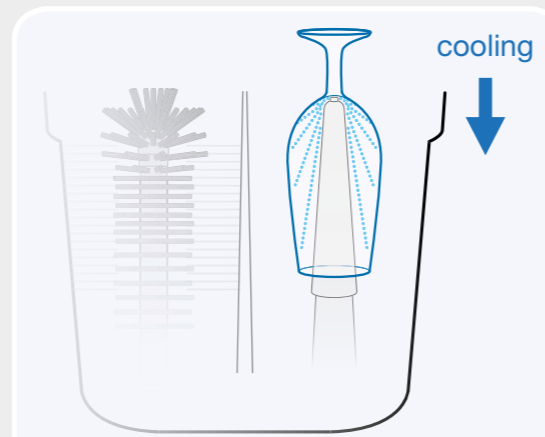

### Double rinsing power

Our rinsing mechanism allows an all-around hygiene for your glasses.

The flexible telescope rinsing accommodates an easy and elegant way of cleaning of glasses, including the stem and base. Ideal for glasses with a handle and jugs.

### Cleaning and cooling

Our head valve guarantees perfect freshwater circulation through the inside of the glass.

Along with the fact that the glass is still wet after cleaning, the head valve also allows the glasses to cool down before being held under the next tap.