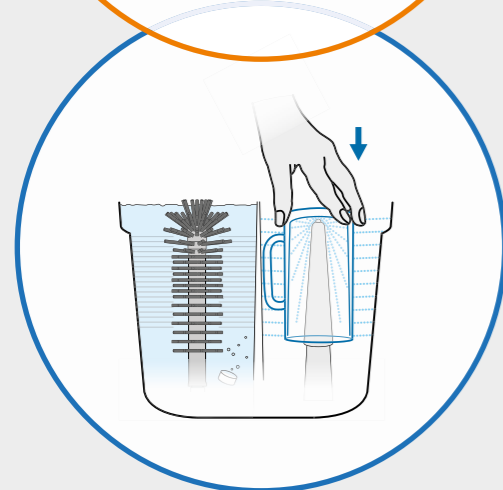

PRE-WASHING

1. 1 Use original SPÜLBOY® glass washing tablets in the brush pot.
2. 2 Move the glass completely over the brush at least 3-5 times with rapid up and down movements. Don't turn!