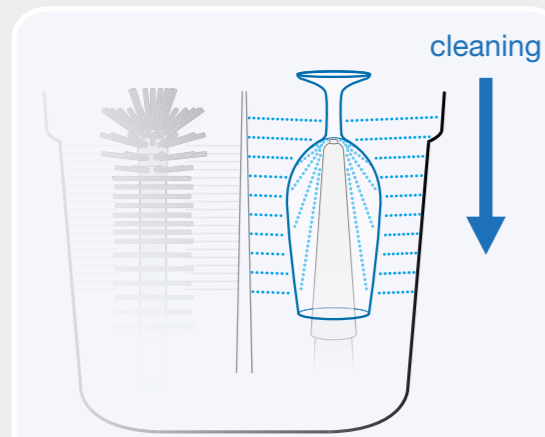

### CLEAR-RINSING

- 3 Allow draining over the pre-wash pot before rinsing thoroughly from the in- and outside for 2-3 seconds.
- 4 Daily cleanse of the brushes as well as the device itself guarantees hygienic cleaning of your glasses.

### Double rinsing power

Our rinsing mechanism allows an all-around hygiene for your glasses.

The flexible telescope rinsing accommodates an easy and elegant way of cleaning of glasses, including the stem and base. Ideal for glasses with a handle and jugs.

### Cleaning and cooling

Our head valve guarantees perfect freshwater circulation through the inside of the glass.

Along with the fact that the glass is still wet after cleaning, the head valve also allows the glasses to cool down before being held under the next tap.