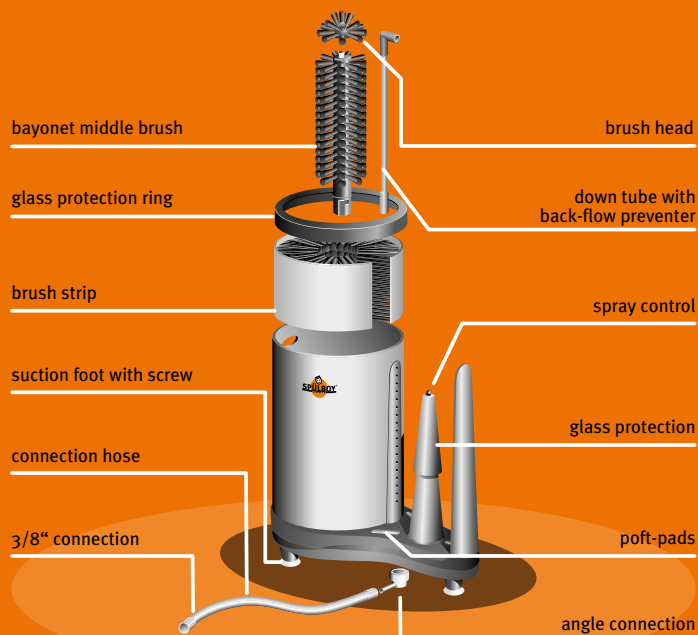

Plug-in coupling

The series standard installed plug-in coupling allows the fast and problem-free disconnection of the connection hose.

Closed construction

The hermetically closed construction of the base allows the device to be cleaned and thereby ensures hygienic and convenient washing. The Spülboy® therefore meets the strict requirements of the Hygiene Directive and DIN 6653-3, part 3.

Original Spülboy® models are mobile, work with just water pressure, are very easy and fast to handle and are also extremely water-conserving and space-saving. All devices have been extensively tested and are recommended by the German Federal Institute for Food Control.