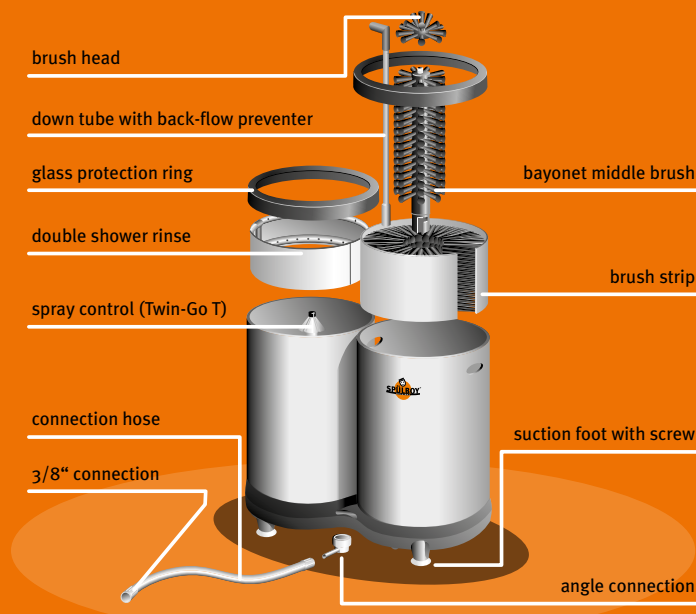

Closed construction
The patented hermetically closed construction of the base makes cleaning the device easier, removes the need to dismantle the device and thereby ensures hygienic and convenient cleaning. The Spülboy® therefore meets the strict restrictions of the Hygiene Directive and DIN 5333-3.

TWIN-GO TELESCOPE

A real classic! The tried and tested Spülboy®, which has double final rinsing power due to its double ring shower. The robust 2 canister device also impresses with its flexible telescopic final rinsing. It can be used to clean all glasses including the stem and base, up to a depth of 24cm.

Technical data:

Length: 37.5cm Width: 18.5cm
Height: 32.5cm Canister ø: 18cm
Weight: 2.9kg

Twin-Go T art. no. 1550

More flexibility for everyone!

The glasses are mechanically washed in the pre-wash canister with inner and outer brushes. In the final rinsing canister or with the open final rinsing (depending on the model) each glass is rinsed with fresh water on the inside and outside with the patented 2-level valve. Water is only used if the final rinse is activated. Parallel to the rinsing of the glass, fresh water also runs into the pre-wash canister and therefore guarantees a constant supply of fresh water. All types of glasses and glass - from rustic beer glasses to fine crystal red wine glasses - are cleaned perfectly and the guest can purely enjoy his/her drink.