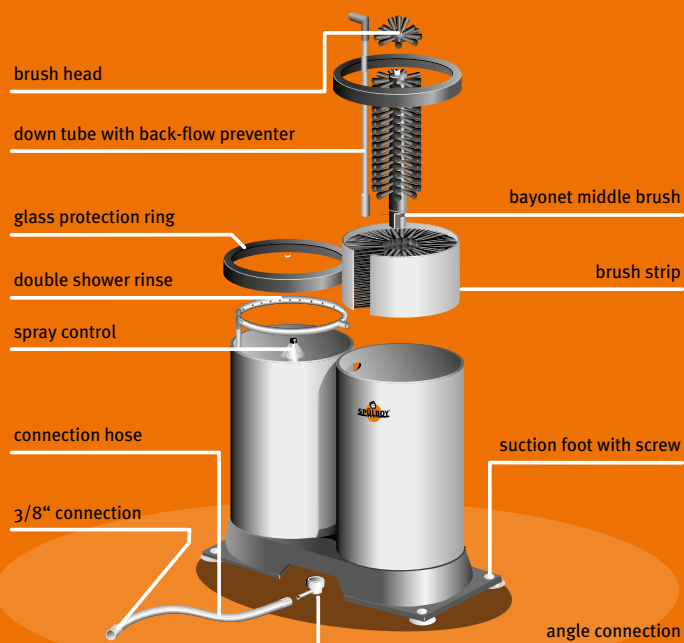

- Large water savings due to the pressure rinse (water only flows when a glass goes through the final rinsing)
- Separate pre-wash and final rinsing in one bar sink
- Schonung des Glas-Dekors, da nicht heiß gespült wird
- Easy-to-clean device: The brush strip, bayonet middle brush as well as the shock protection rings and ring showers are easy to remove
- Problem-free connection