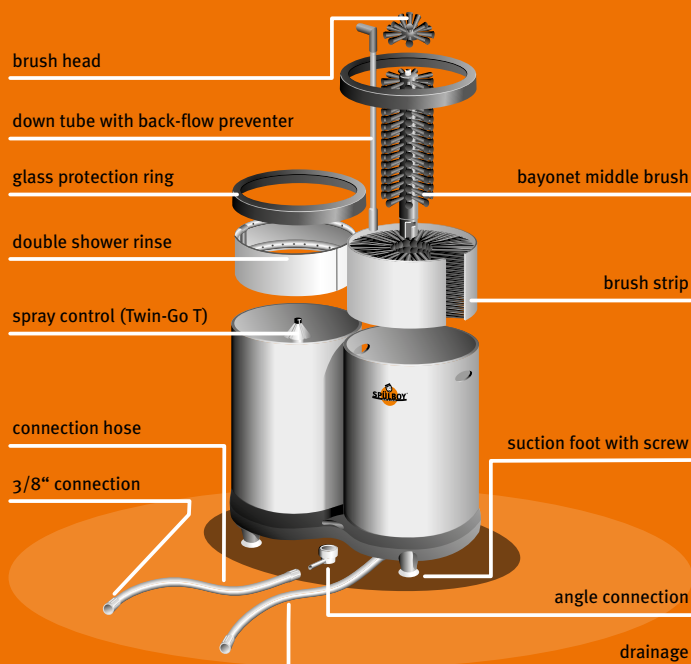

100% HYGIENE. ALL AROUND THE WORLD.

TWIN-GO T PORTABLE

It is possible to install the device outside of the sink, only a water supply is needed.

The water outlet means that the portable device can be used away from bar sinks.

TWIN-GO T PORTABLE

Double rinsing power, even without a bar sink. This Spülboy® classic has been designed as a robust 2 canister device and provides flexible telescopic final rinsing - portably, wherever you want. Use it to clean all your glasses including the stem and base up to a depth of 24cm.

Technical data:

Length: 37.5cm   Width: 18.5cm
Height: 32.5cm   Canister ø: 18cm
Weight: 2.9kg

Twin-Go T Portable art. no. 1552

More mobility. More independence.

Clean glasses wherever you want! The Spülboy® Twin-Go T Portable is the ideal solution if there is no sink available.

The principle is easy and very effective. The glasses are mechanically cleaned in the pre-wash canister with inner and outer brushes. The intelligent water outlet system on the base of the device allows it to be installed and used away from a sink: on a worktop, in bars, on the garden table or wherever you are hosting guests.

DIN

The Neptun, Twin-Go T and Twin-Go T portable devices have been designed in accordance with DIN 6533-3 and therefore meet all of the requirements for manual glass washers. All devices are equipped with tested water connection hoses, which correspond to the German Drinking Water Act of 01.01.2003.